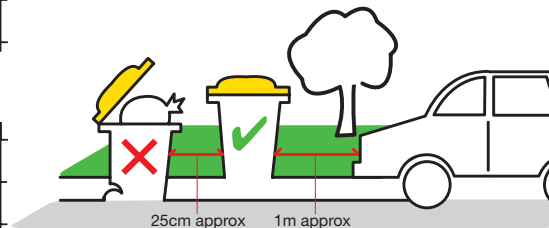

Green Waste and Recycling Collection

For more information visit
www.wollongong.nsw.gov.au
or phone the Waste Hotline on 1300 362 360
(Monday - Friday 8.30am - 5pm).

2013/2014 North Calendar

North of Crown St and Mt Keira Rd

Green Waste

Recycling

Days for yellow top recycling bin & red top garbage bin

Days for green waste bin & red top garbage bin

January 2014

sun	mon	tue	wed	thu	fri	sat
			1	2	3	4
5	6	7	8	9	10	11
12	13	14	15	16	17	18
19	20	21	22	23	24	25
26	27	28	29	30	31	

February 2014

sun	mon	tue	wed	thu	fri	sat
						1
2	3	4	5	6	7	8
9	10	11	12	13	14	15
16	17	18	19	20	21	22
23	24	25	26	27	28	

March 2014

sun	mon	tue	wed	thu	fri	sat
						1
2	3	4	5	6	7	8
9	10	11	12	13	14	15
16	17	18	19	20	21	22
23	24	25	26	27	28	29
30	31					

April 2014

sun	mon	tue	wed	thu	fri	sat
		1	2	3	4	5
6	7	8	9	10	11	12
13	14	15	16	17	18	19
20	21	22	23	24	25	26
27	28	29	30			

May 2014

sun	mon	tue	wed	thu	fri	sat
				1	2	3
4	5	6	7	8	9	10
11	12	13	14	15	16	17
18	19	20	21	22	23	24
25	26	27	28	29	30	31

June 2014

sun	mon	tue	wed	thu	fri	sat
1	2	3	4	5	6	7
8	9	10	11	12	13	14
15	16	17	18	19	20	21
22	23	24	25	26	27	28
29	30					

BINS ARE TO BE PLACED OUT NO LATER THAN 6AM ON YOUR COLLECTION DAY, AND MUST BE REMOVED FROM THE KERB ON THE DAY THEY ARE SERVICED.

PLEASE ENSURE BINS ARE NOT HEAVIER THAN 80kg.

REMONDIS®

wollongong
city of innovation